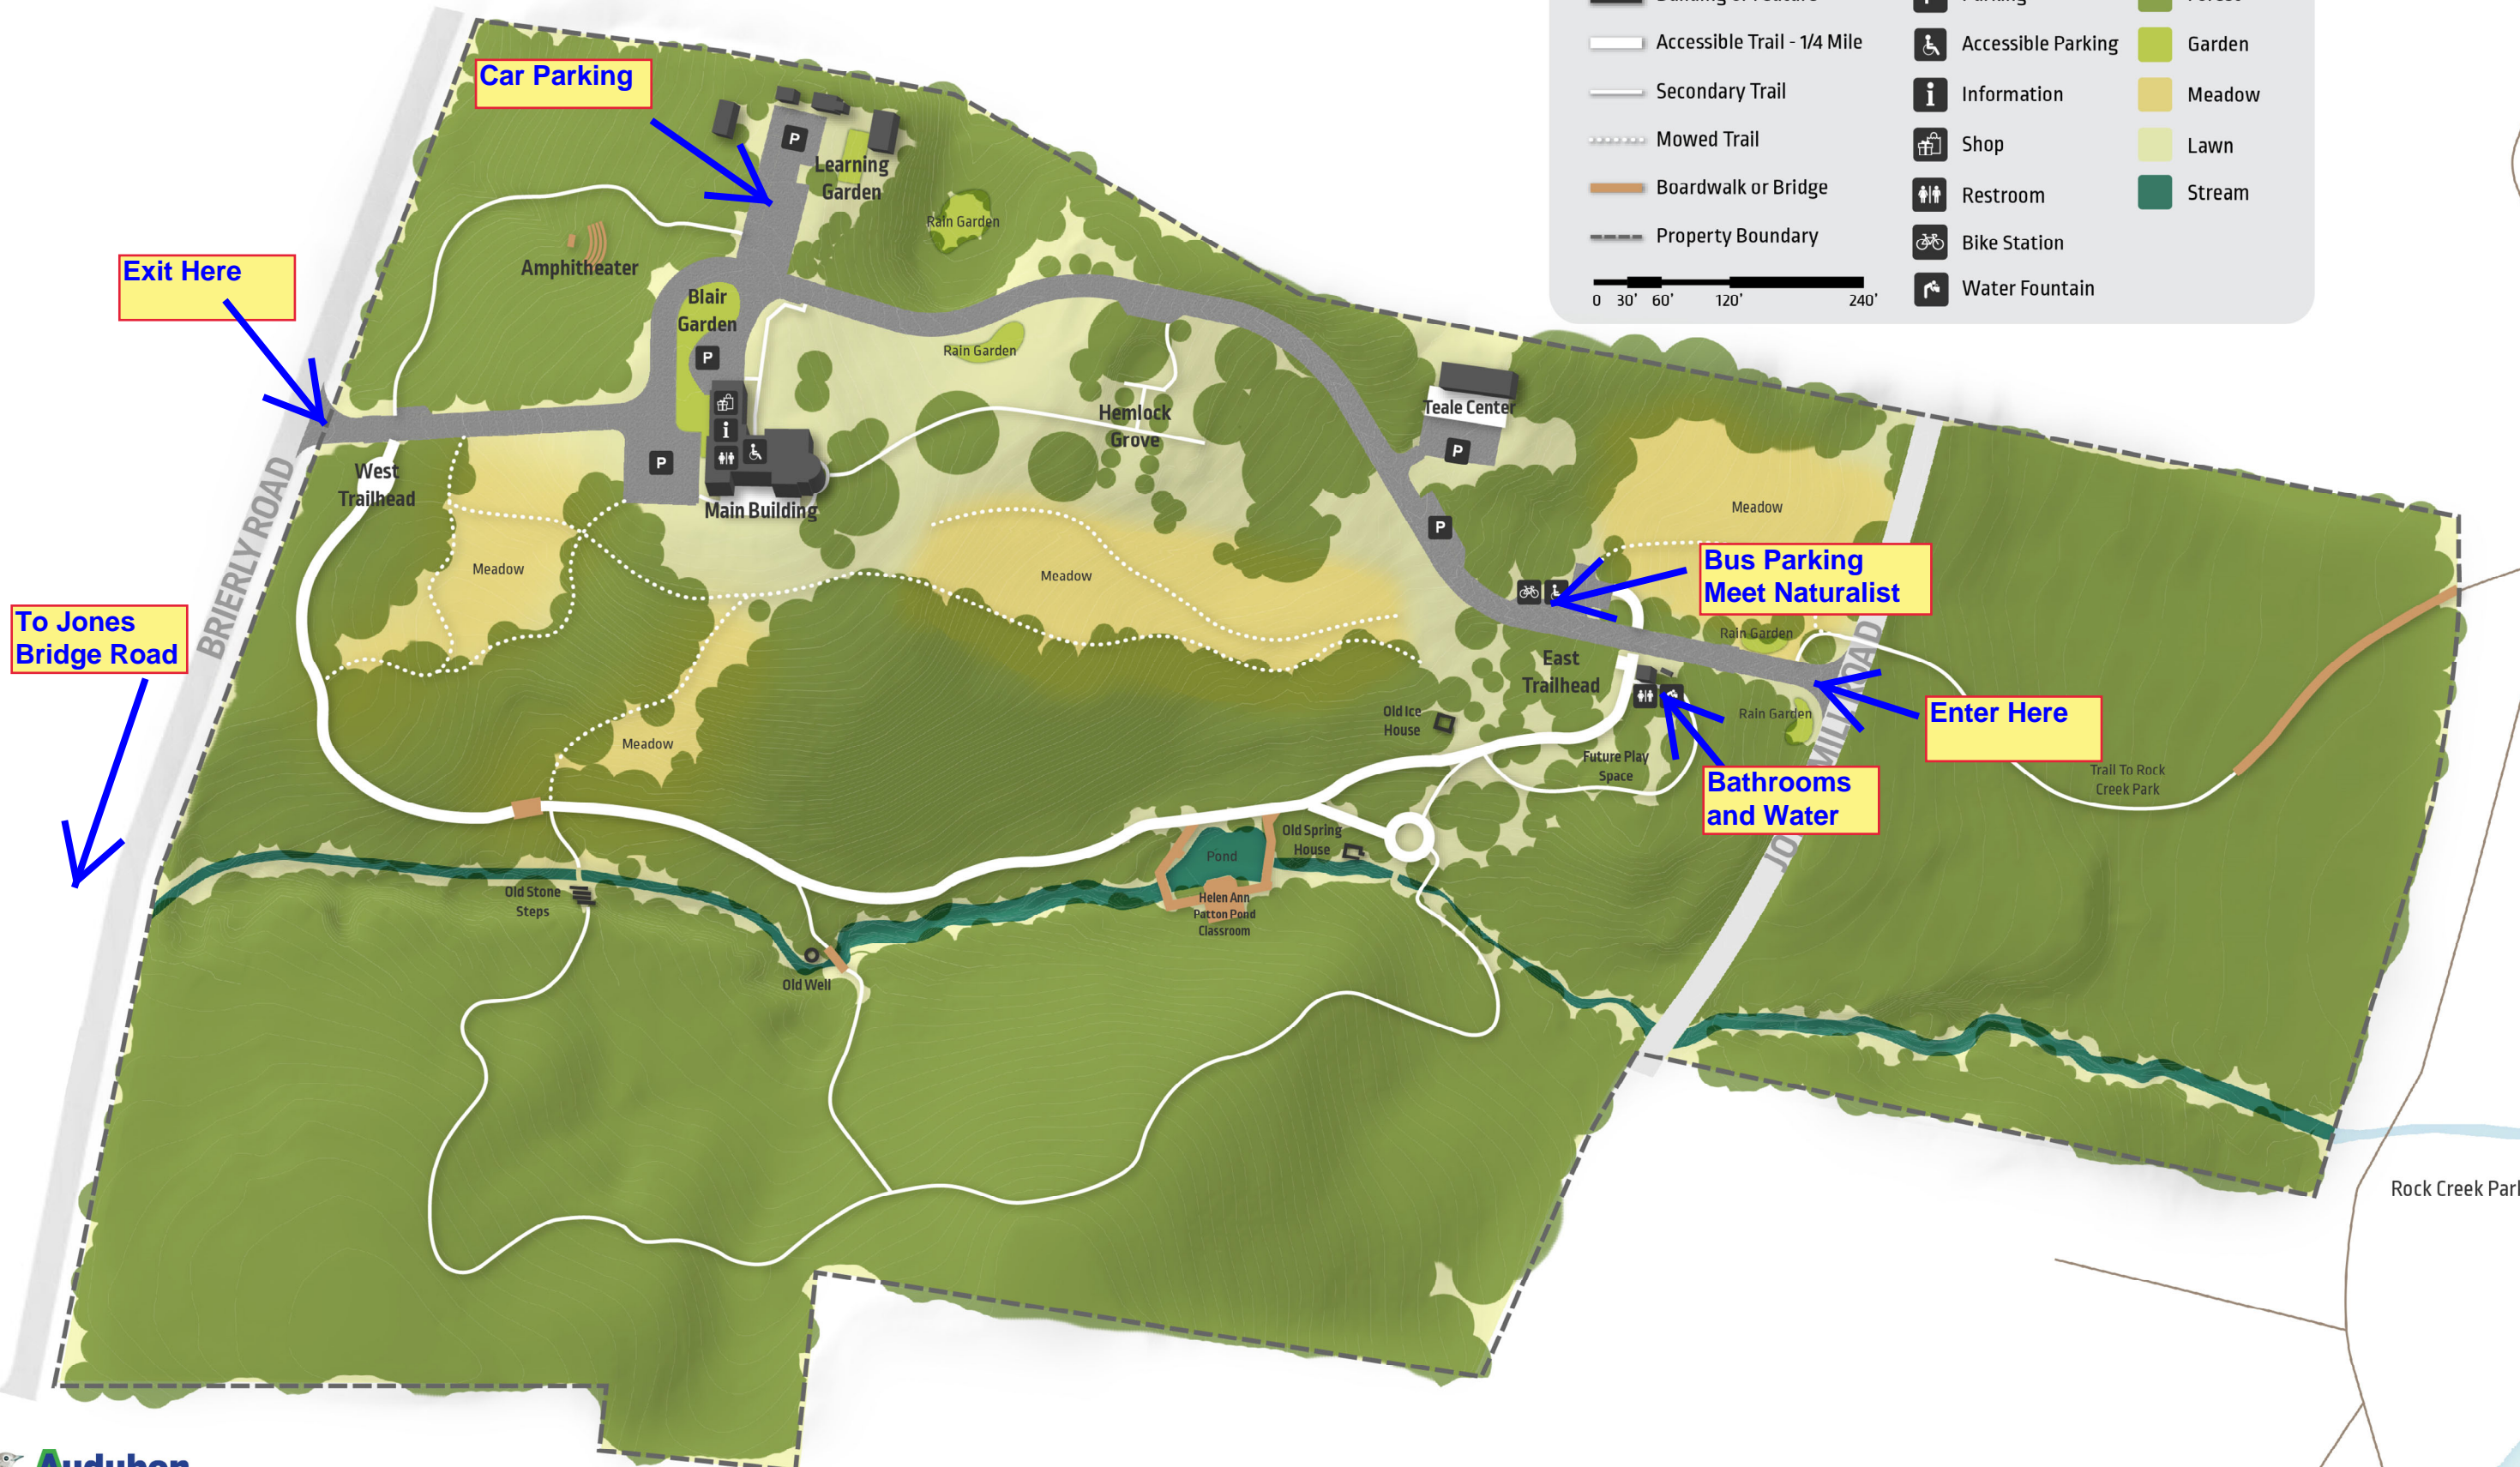

# Woodend Nature Sanctuary Trail Map

**LEGEND**

Building or Feature	Parking	Forest
Accessible Trail - 1/4 Mile	Accessible Parking	Garden
Secondary Trail	Information	Meadow
Mowed Trail	Shop	Lawn
Boardwalk or Bridge	Restroom	Stream
Property Boundary	Bike Station	
	Water Fountain	

**Exit Here**

**Car Parking**

**To Jones Bridge Road**

**Bus Parking Meet Naturalist**

**Enter Here**

**Bathrooms and Water**

Rock Creek Park