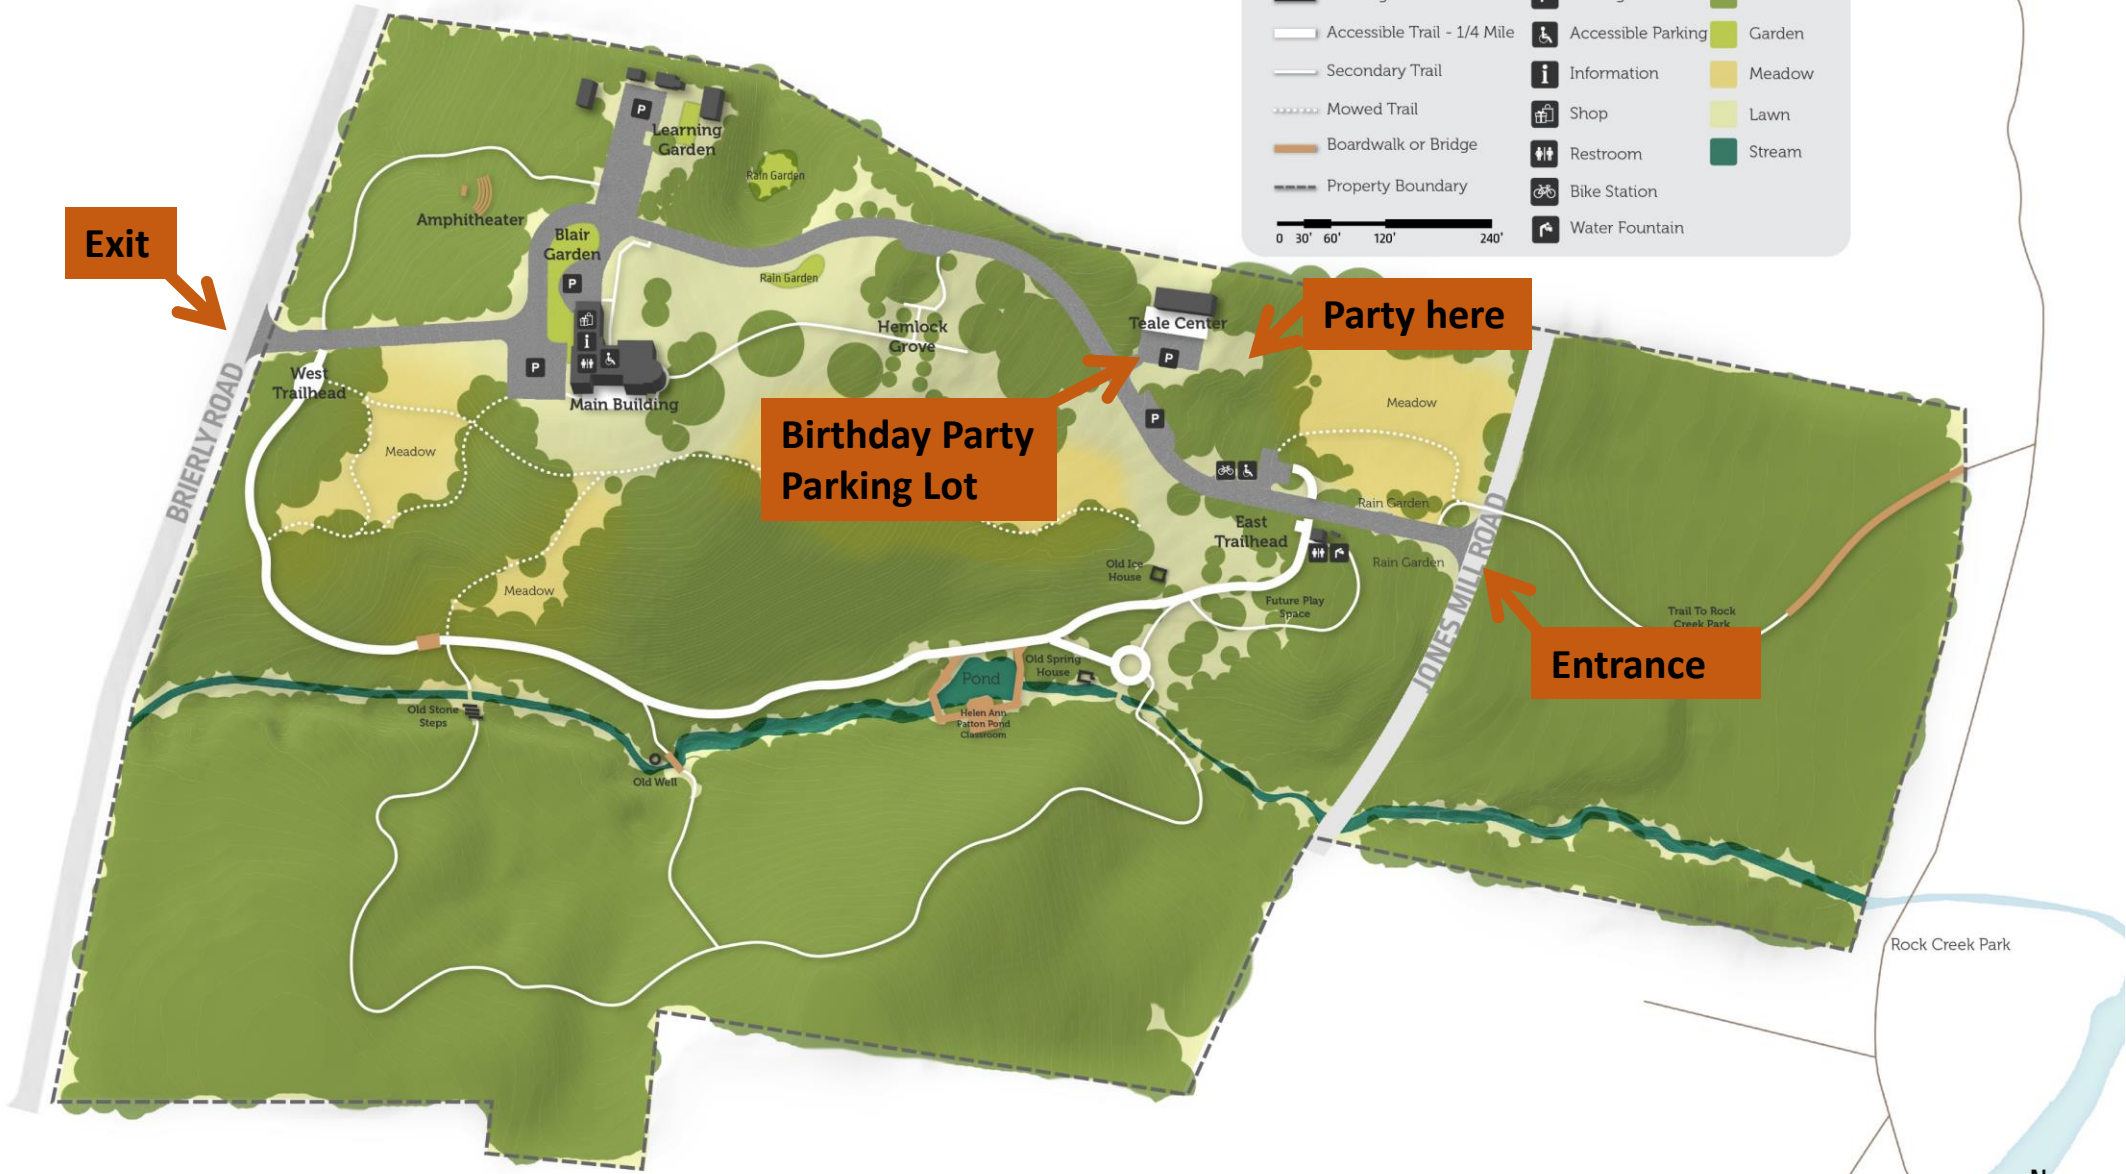

Woodend Nature Sanctuary Trail Map

LEGEND

 Building or Feature	 Parking	 Forest
 Accessible Trail - 1/4 Mile	 Accessible Parking	 Garden
 Secondary Trail	 Information	 Meadow
 Mowed Trail	 Shop	 Lawn
 Boardwalk or Bridge	 Restroom	 Stream
 Property Boundary	 Bike Station	
	 Water Fountain	

0 30' 60' 120' 240'

Exit

Party here

**Birthday Party
Parking Lot**

Entrance

Rock Creek Park