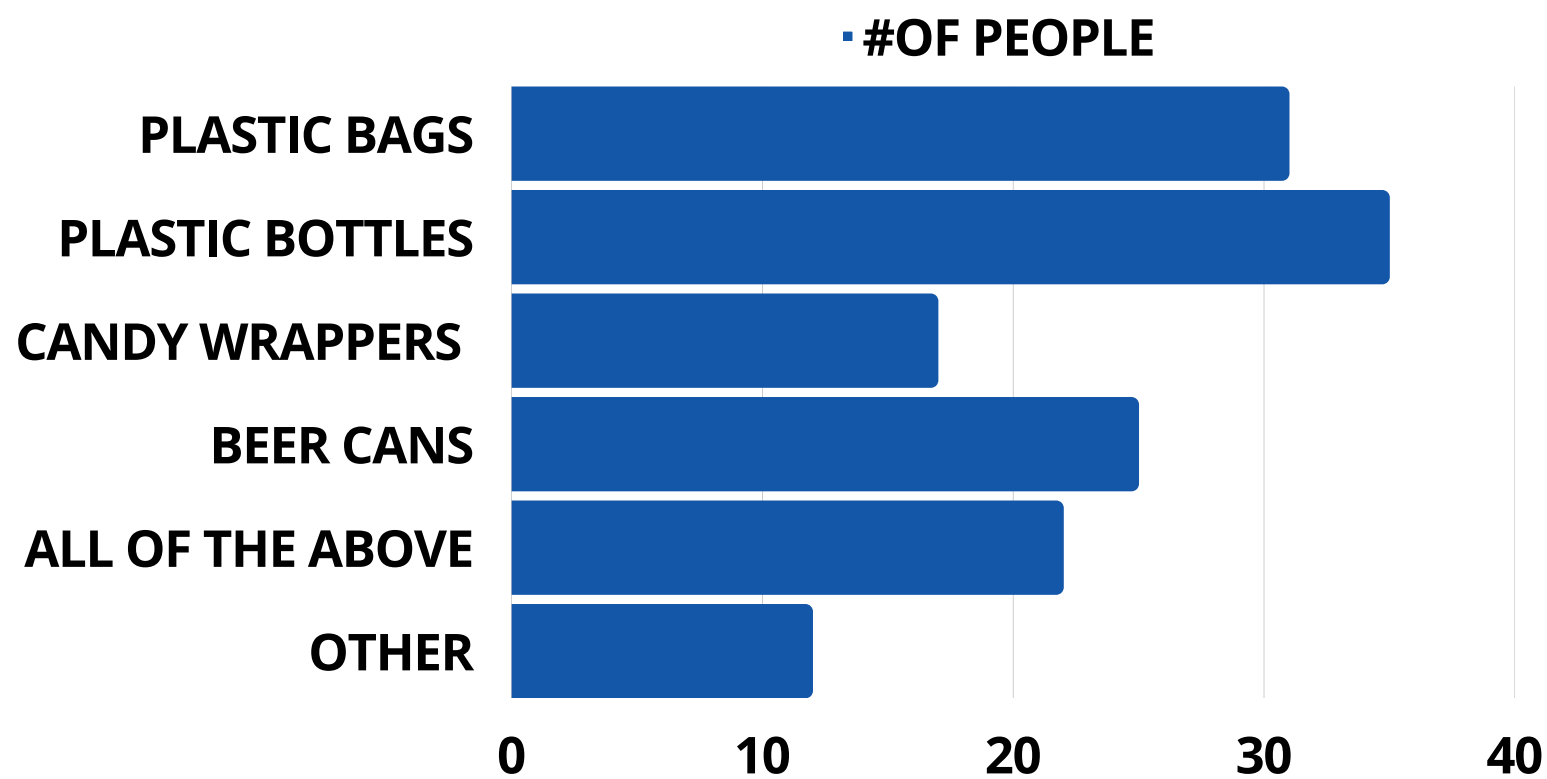

WHAT TYPE OF TRASH HAVE YOU SEEN IN THE STREAM?