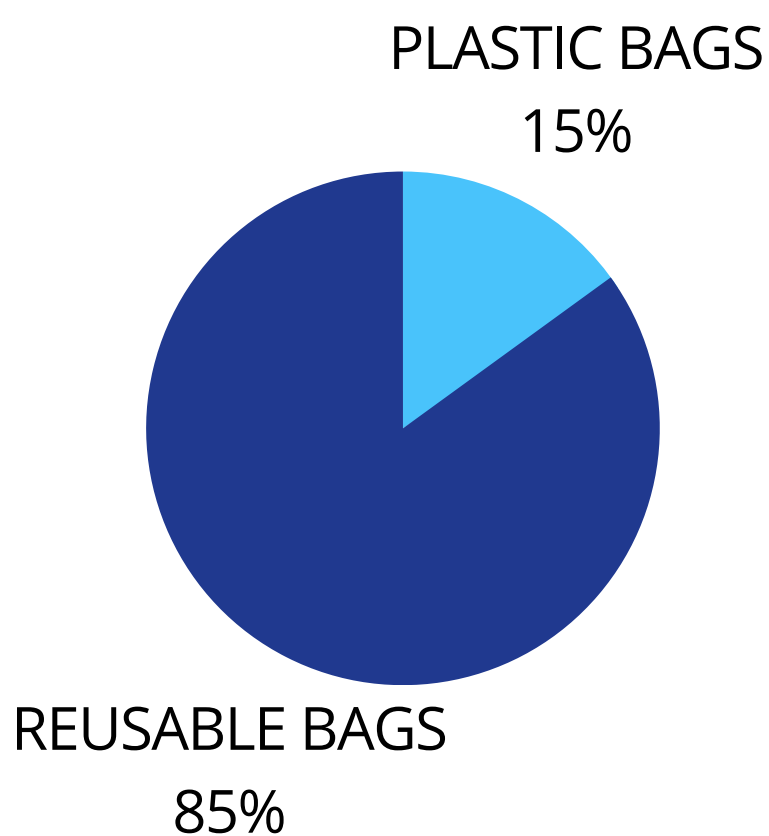

SAY NO TO PLASTIC.

Don't Pollute!

Long Branch Youth Campaign

Empowering BIPOC Youth to Lead Litter Reduction Efforts in the Long Branch Community

PLASTIC BAGS SURVEY RESULTS

IF YOU DON'T USE REUSABLE BAGS, WHAT ARE THE MAIN REASONS?

DID YOU KNOW THEY CHARGE \$0.05 / BAG AT CHECKOUT?

WHICH TYPE OF BAG WOULD YOU SAY YOU USE MORE OFTEN?

HOW MUCH ARE YOU WILLING TO PAY FOR A REUSABLE BAG?

SAY NO TO PLASTIC.

Don't Pollute!

Long Branch Youth Campaign