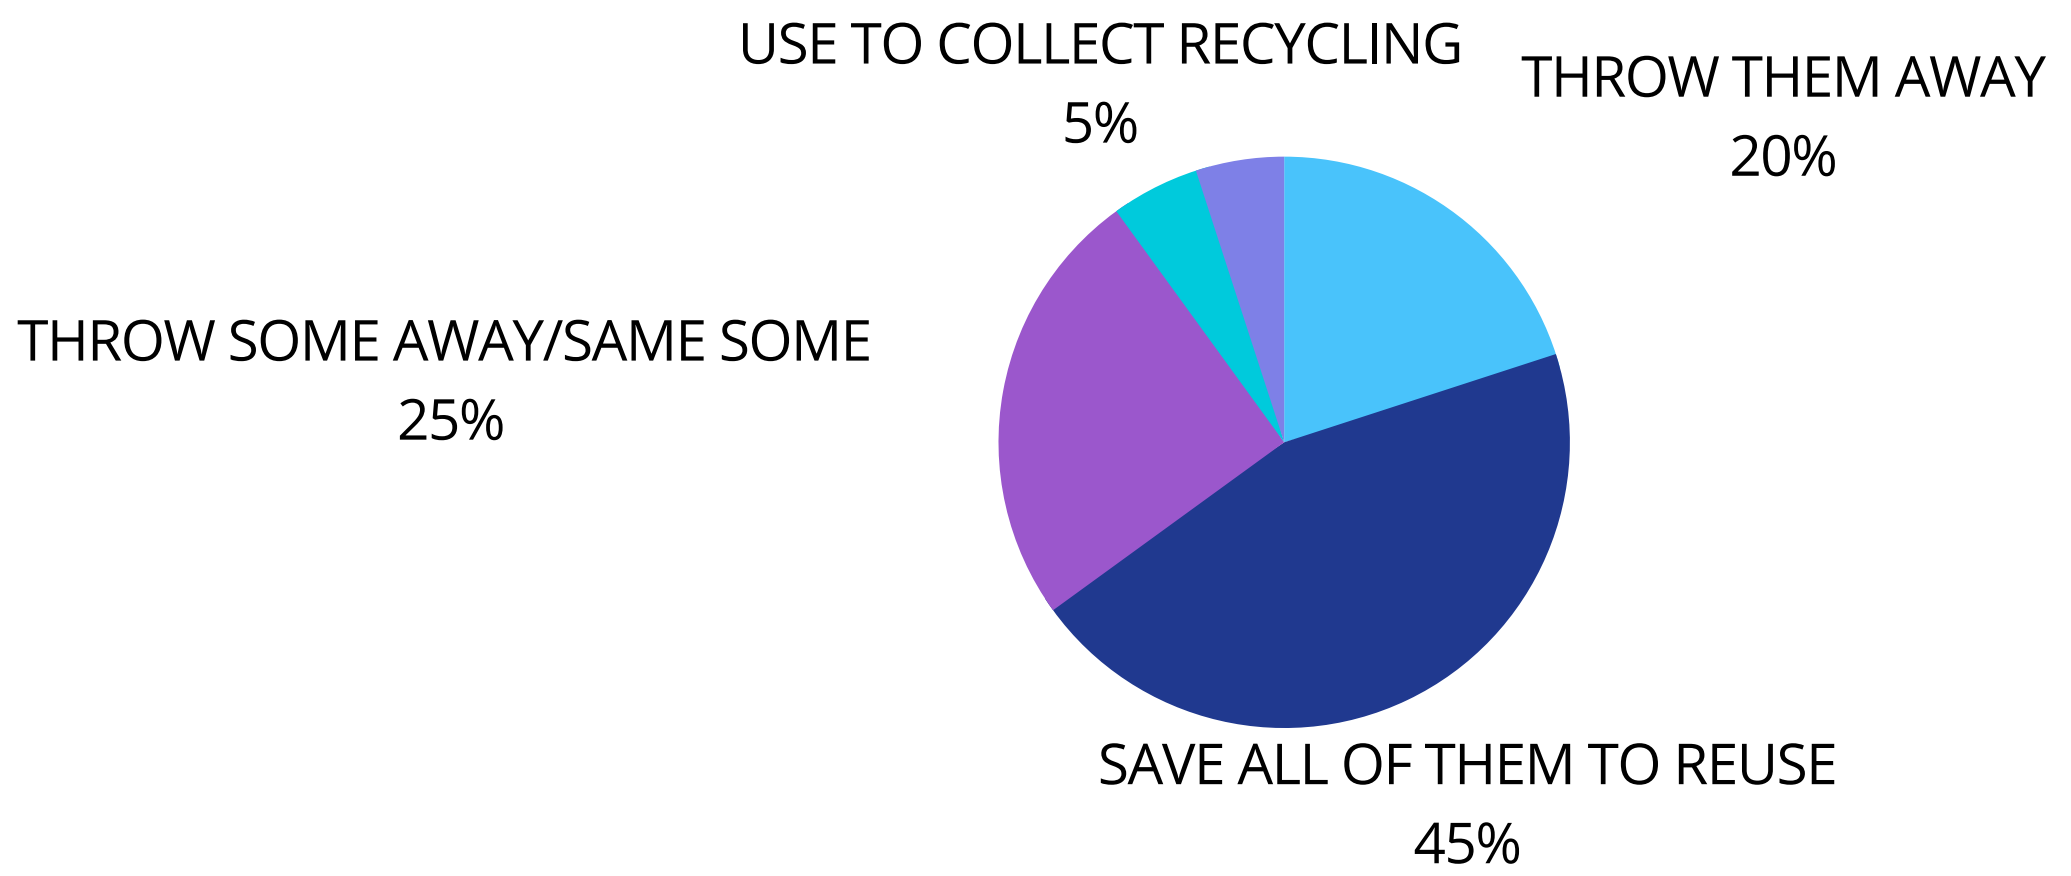

Don't Pollute!

Long Branch Youth Campaign

Empowering BIPOC Youth to Lead Litter Reduction Efforts in the Long Branch Community

PLASTIC BAGS SURVEY RESULTS

WHAT DO YOU DO WITH THE PLASTIC BAGS WHEN YOU GET HOME?