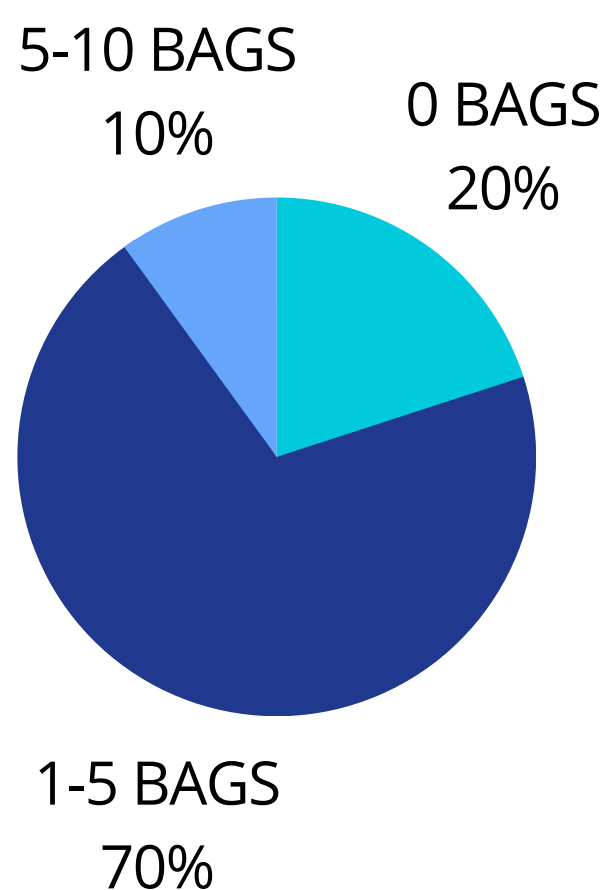

8 respondents (22%) answered **Litter** for this question.

Don't Pollute!

Long Branch Youth Campaign

Empowering BIPOC Youth to Lead Litter Reduction Efforts in the Long Branch Community

PLASTIC BAGS SURVEY RESULTS

20
PEOPLE SURVEYED
5
SURVEYORS
3
LANGUAGES

HOW OFTEN DO YOU GO GROCERY SHOPPING?

DO YOU BRING REUSABLE BAGS WITH YOU FOR YOUR GROCERIES?

HOW MANY BAGS WOULD YOU SAY YOU TYPICALLY USE?

IF YOU WANTED A REUSABLE BAG, DO YOU KNOW WHERE YOU COULD GET ONE?

SAY NO TO PLASTIC.

Don't Pollute!

Long Branch Youth Campaign

Empowering BIPOC Youth to Lead Litter Reduction Efforts in the Long Branch Community

PLASTIC BAGS SURVEY RESULTS

IF YOU DON'T USE REUSABLE BAGS, WHAT ARE THE MAIN REASONS?

DID YOU KNOW THEY CHARGE \$0.05 / BAG AT CHECKOUT?

WHICH TYPE OF BAG WOULD YOU SAY YOU USE MORE OFTEN?

HOW MUCH ARE YOU WILLING TO PAY FOR A REUSABLE BAG?

SAY NO TO PLASTIC.

Don't Pollute!

Long Branch Youth Campaign