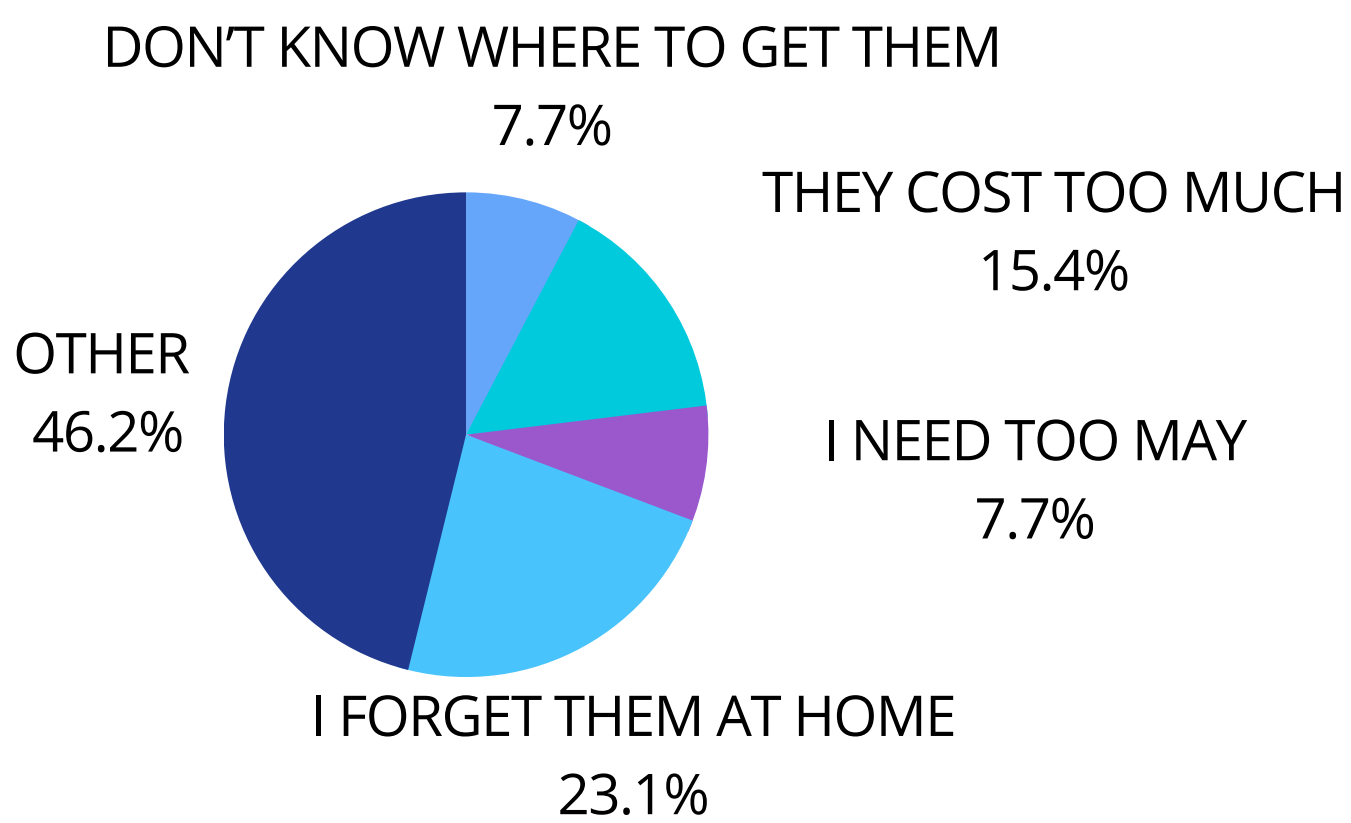

SAY NO TO PLASTIC.

Don't Pollute!

Long Branch Youth Campaign

Empowering BIPOC Youth to Lead Litter Reduction Efforts in the Long Branch Community

PLASTIC BAGS SURVEY RESULTS

IF YOU DON'T USE REUSABLE BAGS, WHAT ARE THE MAIN REASONS?