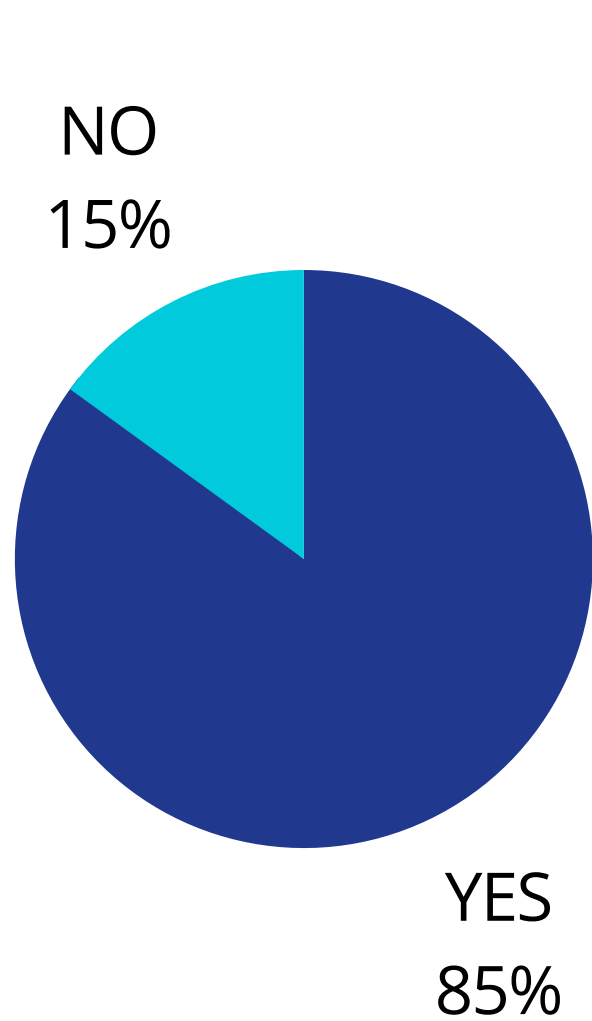

HAVE YOU EVER NOTICED PLASTIC BAGS IN THE PARKS, THE STREAM AND STREETS?