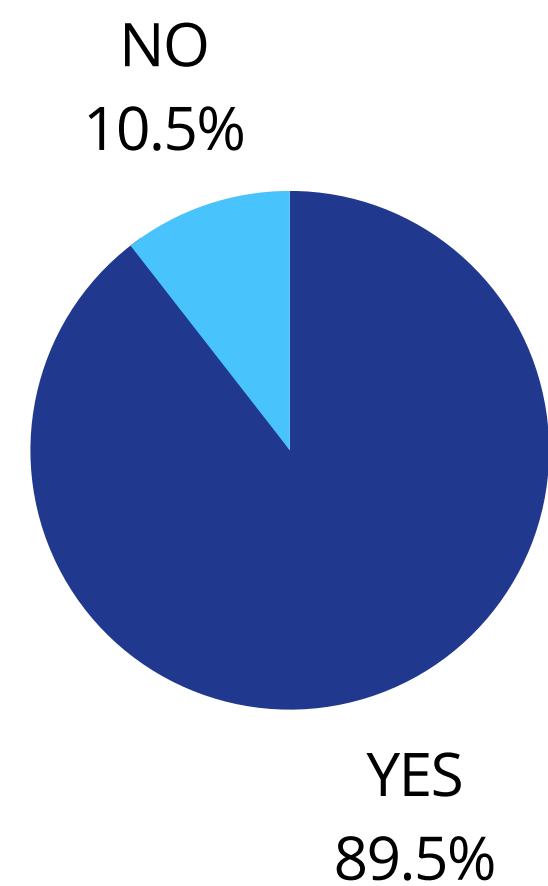

SAY NO TO PLASTIC.

Don't Pollute!

Long Branch Youth Campaign

Empowering BIPOC Youth to Lead Litter Reduction Efforts in the Long Branch Community

PLASTIC BAGS SURVEY RESULTS

IF YOU DON'T USE REUSABLE BAGS, WHAT ARE THE MAIN REASONS?

DID YOU KNOW THEY CHARGE \$0.05 / BAG AT CHECKOUT?

WHICH TYPE OF BAG WOULD YOU SAY YOU USE MORE OFTEN?

HOW MUCH ARE YOU WILLING TO PAY FOR A REUSABLE BAG?

SAY NO TO PLASTIC.

Don't Pollute!

Long Branch Youth Campaign