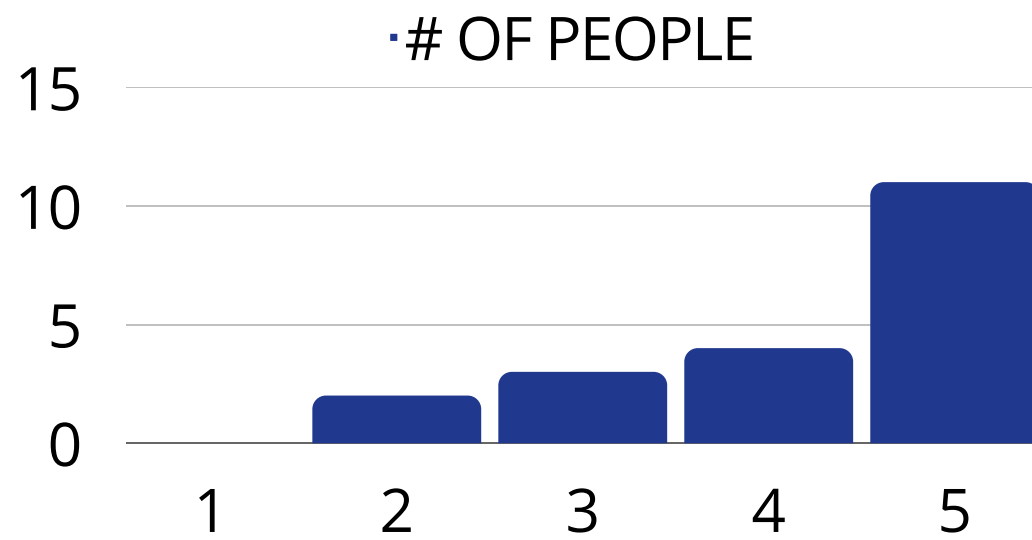

DO YOU HAVE A RECYCLING BIN?

SAY NO TO PLASTIC.

Don't Pollute!

Long Branch Youth Campaign

Empowering BIPOC Youth to Lead Litter Reduction Efforts in the Long Branch Community

PLASTIC BAGS SURVEY RESULTS

HOW MUCH DOES THAT BOTHER YOU (SCALE OF 1-5) TO SEE PLASTIC BAGS IN THE PARKS /STREAMS/STREETS?