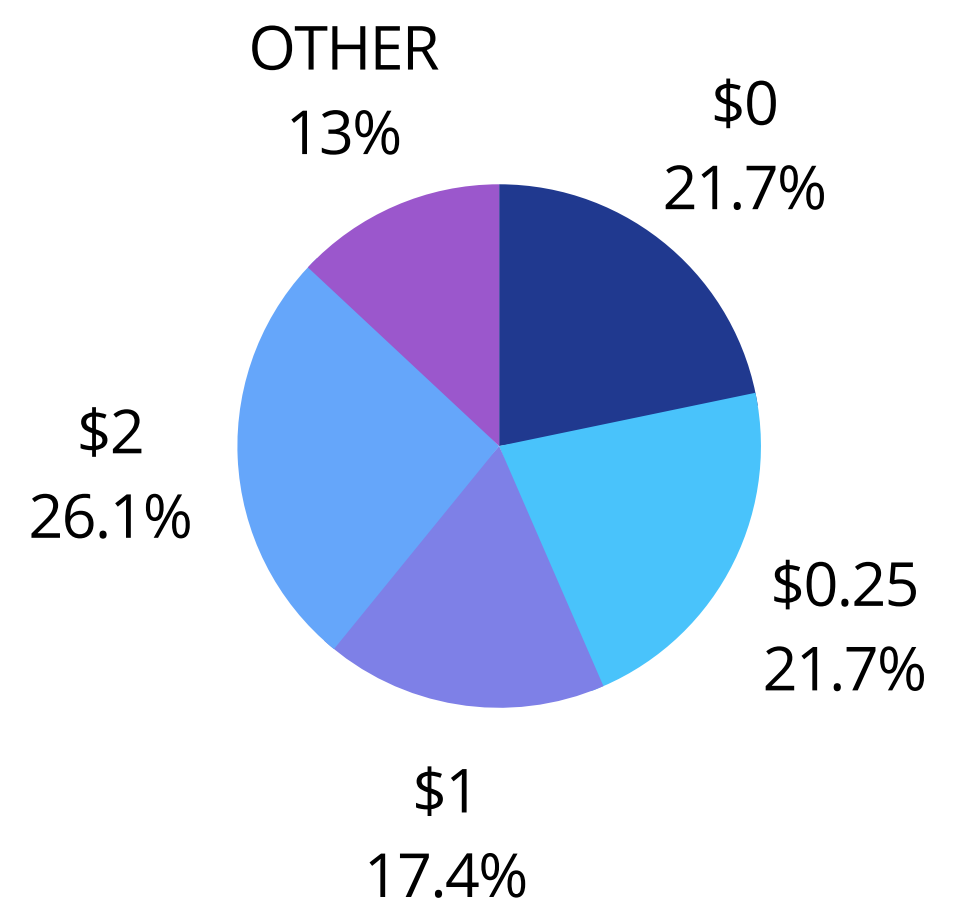

SAY NO TO PLASTIC.

Don't Pollute!

Long Branch Youth Campaign

Empowering BIPOC Youth to Lead Litter Reduction Efforts in the Long Branch Community

PLASTIC BAGS SURVEY RESULTS

IF YOU DON'T USE REUSABLE BAGS, WHAT ARE THE MAIN REASONS?

DID YOU KNOW THEY CHARGE \$0.05 / BAG AT CHECKOUT?

WHICH TYPE OF BAG WOULD YOU SAY YOU USE MORE OFTEN?

HOW MUCH ARE YOU WILLING TO PAY FOR A REUSABLE BAG?

SAY NO TO PLASTIC.

Don't Pollute!

Long Branch Youth Campaign