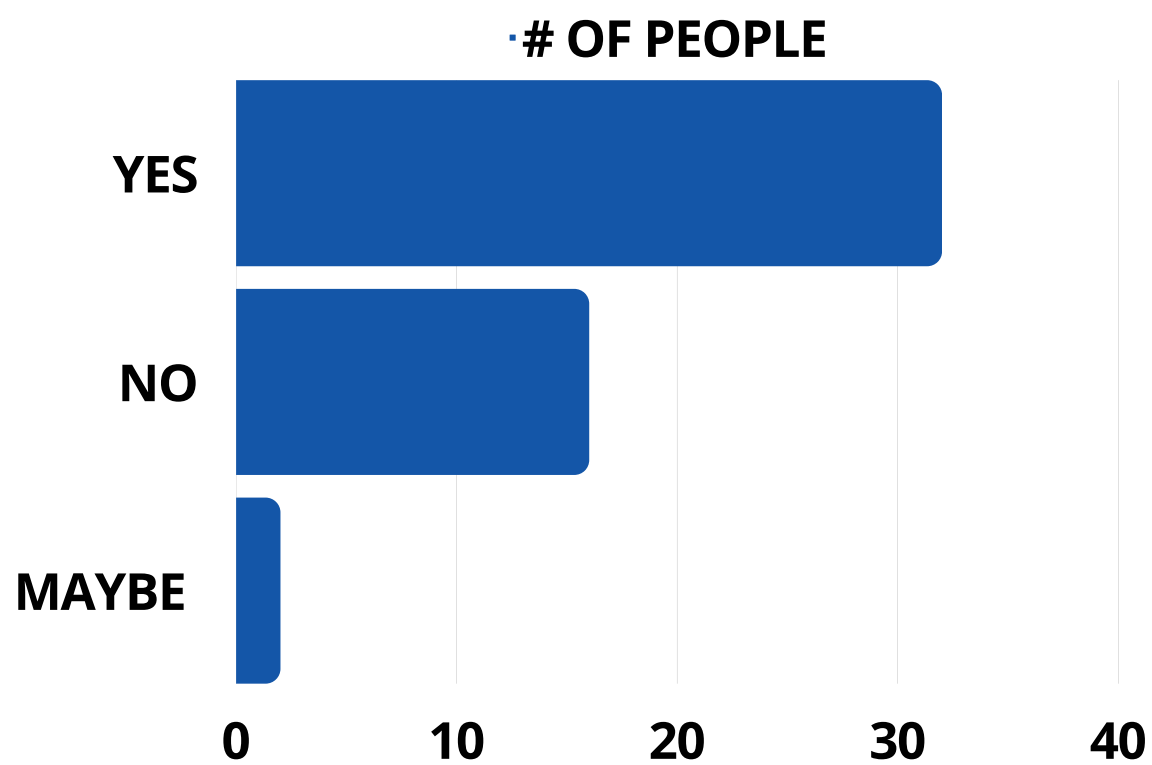

Don't Pollute!

Long Branch Youth Campaign

Empowering BIPOC Youth to Lead Litter Reduction Efforts in the Long Branch Community

STREAM TRASH SURVEY RESULTS

50 PEOPLE SURVEYED 4 SURVEYORS 2 LANGUAGES

HAVE YOU BEEN ON THE TRAIL ALONG THE LONG BRANCH STREAM?