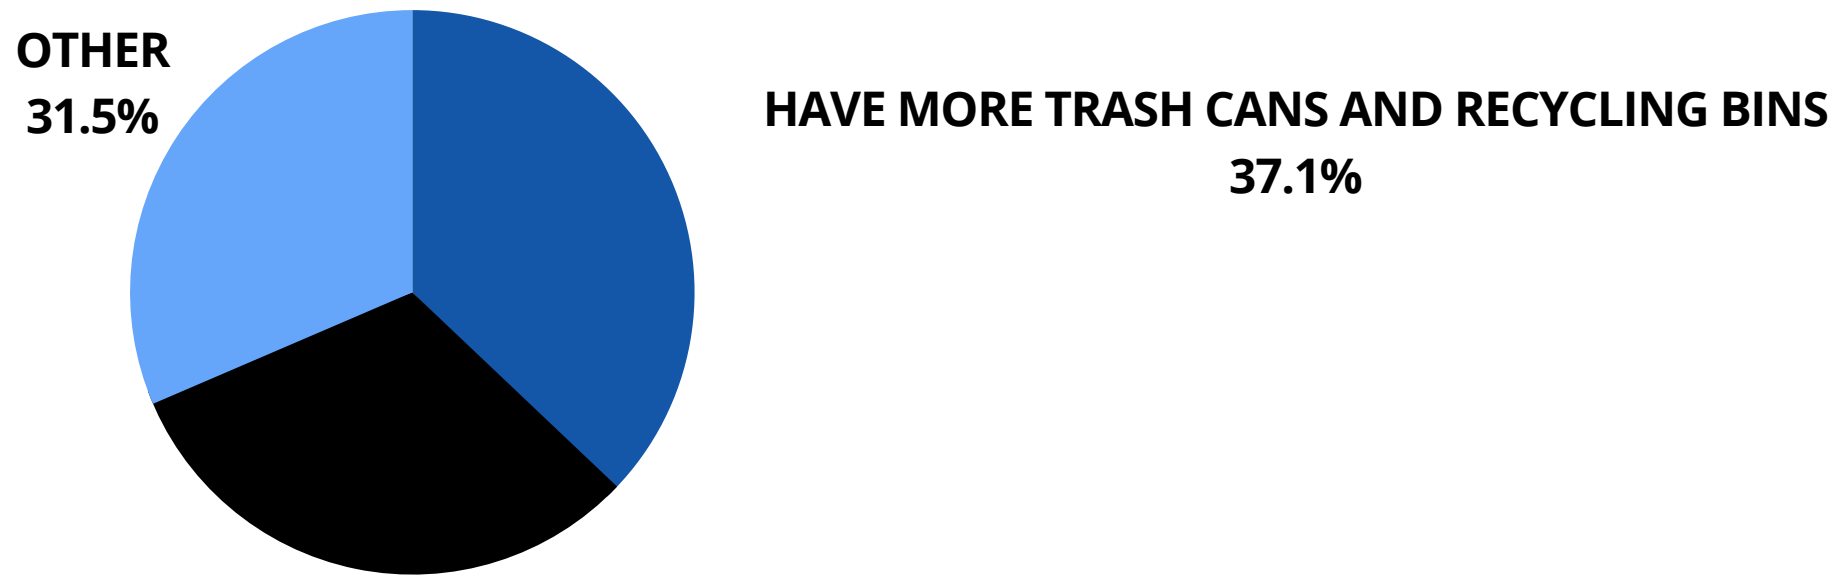

WHAT TYPE OF TRASH HAVE YOU SEEN IN THE STREAM?

WHERE DO YOU THINK MOST OF THE TRASH COMES FROM?

32 respondents (64%) answered **People** for this question.

STREAM TRASH SURVEY RESULTS

WHAT ARE SOME OF THE THINGS YOU OR THE COMMUNITY CAN DO TO REDUCE LITTER IN THE STREAM?